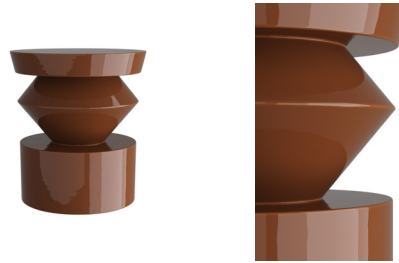

ARTERIO RS

UMA ACCENT TABLE

5778

H: 18 IN, Dia: 16.00 IN

Paprika

Contract Suitable As Is

A blend of contemporary and modern design can be found in our Uma accent table. The dynamic accent table imparts a spinning-top effect, with a flattened disc shape that hovers between the table's smooth top and its thick drum base. A rich paprika lacquer finish delivers a sleek shine and a fresh dose of color.

APPEARANCE

Material	Fiberglass
Material Type	Lacquer
Finish	
Top Coat/Sealant	false

DIMENSIONS

Foot Print	Dia: 15.00 IN
------------	---------------

SHIPPING

Product Weight	31 LBS
Gross Weight 1	33 LBS
Shipping Box 1	H: 21 IN, L: 18.7 IN, W: 18.7 IN