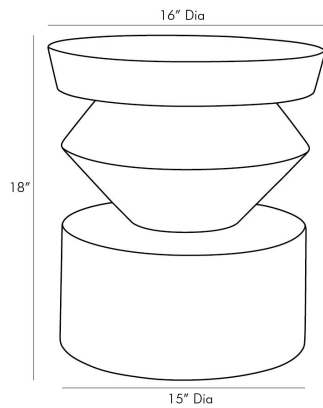

ARTERIO RS

UMA ACCENT TABLE

5778

H: 18 IN, Dia: 16.00 IN

Paprika

Contract Suitable As Is

A blend of contemporary and modern design can be found in our Uma accent table. The dynamic accent table imparts a spinning-top effect, with a flattened disc shape that hovers between the table's smooth top and its thick drum base. A rich paprika lacquer finish delivers a sleek shine and a fresh dose of color.

APPEARANCE

Material	Fiberglass
Material Type	Lacquer
Finish	
Top Coat/Sealant	false

DIMENSIONS

Foot Print	Dia: 15.00 IN
------------	---------------

SHIPPING

Product Weight	31 LBS
Gross Weight 1	33 LBS
Shipping Box 1	H: 21 IN, L: 18.7 IN, W: 18.7 IN