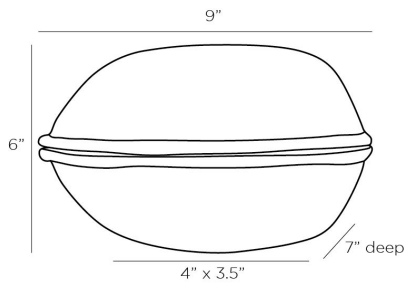

ARTERIOS

SYRACUSE BOX

6256

H: 6 IN, W: 9 IN, D: 7 IN

Antique Brass

Contract Suitable As Is

More than a cache for keepsakes, the Syracuse box injects a little playfulness into your accessories mix. Maximalist in personality, the loose-lid box is created in cast brass with an antique finish. The whimsical walnut accent piece adds a welcome touch of surprise to any space.

APPEARANCE

Material	Brass Sheet
Material Type	Cast
Finish	Antique Brass
Finish Will Vary	true
Top Coat/Sealant	true

DIMENSIONS

Foot Print	W: 4 IN, D: 3.5 IN
------------	--------------------

SHIPPING

Product Weight	3.5 LBS
Gross Weight 1	4.7 LBS
Shipping Box 1	H: 8.5 IN, L: 5 IN, W: 10.25 IN