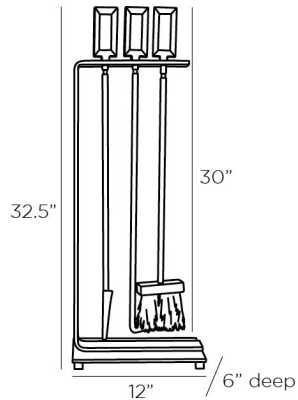

ARTERIOS

ROANOKE FIREPLACE TOOL SET

6952

H: 32.5 IN, W: 12 IN, D: 6 IN

Blackened Iron

Contract Suitable As Is

Designed with a graphic sensibility, this set of blackened iron fireplace tools is impactful, in its striking form and high-contrast materials. The set includes a C-stand constructed of blackened iron, slotted to hold a brush, blow poker, and a shovel. Each tool features a faceted picture-frame-style handle made from aluminum, finished in antique brass.

APPEARANCE

Material	Aluminum, Iron
Finish	Antique Brass, Blackened Iron
Top Coat/Sealant	true

DIMENSIONS

Foot Print	W: 12 IN, D: 6 IN
Tools	H: 30 IN

SHIPPING

Shipping Requirements	TruckShip
Product Weight	21.27 LBS
Gross Weight 1	31.9 LBS
Shipping Box 1	H: 19 IN, L: 10 IN, W: 39 IN