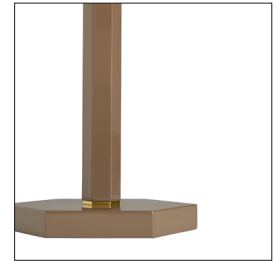

ARTERIOS

IDI FLOOR LAMP

75655-407
 H: 66 IN, Dia: 22.00 IN
 Taupe Lacquer, Antique Brass
 Contract Suitable As Is

Interior angles and equilateral sides convene to create the graciously geometric silhouette of this floor lamp. A taupe lacquer finish is met with antique brass breaks, adding a refined element to the heavily structured design. A hexagon-shaped base lends to the angular profile and further plays up its faceted form. The neutral color palette of this piece allows it to easily blend with existing décor and function in a variety of

APPEARANCE

Material	Ivory
Finish	Brass, Cotton, Lacquer, Microfiber
Top Coat/Sealant	Antique Brass, Taupe, White
Finial Description	true
	1" Brass Sphere

DIMENSIONS

Shade	Top: 20.00 IN, Dia: 22.00 IN, Side: 12.5 IN
Body	H: 54 IN, W: 10 IN, D: 10 IN
Foot Print	W: 10 IN, D: 10 IN
Harp	10 IN

WIRING

Rating	Indoor Only
Tilt Test	10 Degrees - AU
Cord	12 FT, Clear/Silver, SPT-2
Socket	1, Brass, Type A - E26
Switch	3-Way Rotary, At Socket
Maximum Watt	150
Voltage	110-120 V

CERTIFICATIONS

Cerifications	Mexico Australia, EU, United Kingdom, Middle East, United States, Canada
---------------	---