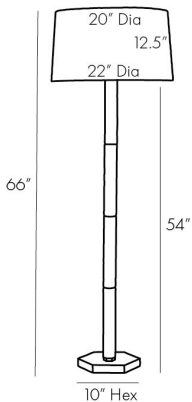

ARTERIOS

IDI FLOOR LAMP

75655-407
 H: 66 IN, Dia: 22.00 IN
 Taupe Lacquer, Antique Brass
 Contract Suitable As Is

Interior angles and equilateral sides convene to create the graciously geometric silhouette of this floor lamp. A taupe lacquer finish is met with antique brass breaks, adding a refined element to the heavily structured design. A hexagon-shaped base lends to the angular profile and further plays up its faceted form. The neutral color palette of this piece allows it to easily blend with existing décor and function in a variety of

APPEARANCE

Material	Ivory
Finish	Brass, Cotton, Lacquer, Microfiber
Top Coat/Sealant	Antique Brass, Taupe, White
Finial Description	true
	1" Brass Sphere

DIMENSIONS

Shade	Top: 20.00 IN, Dia: 22.00 IN, Side: 12.5 IN
Body	H: 54 IN, W: 10 IN, D: 10 IN
Foot Print	W: 10 IN, D: 10 IN
Harp	10 IN

WIRING

Rating	Indoor Only
Tilt Test	10 Degrees - AU
Cord	12 FT, Clear/Silver, SPT-2
Socket	1, Brass, Type A - E26
Switch	3-Way Rotary, At Socket
Maximum Watt	150
Voltage	110-120 V

CERTIFICATIONS

Cerifications	Mexico Australia, EU, United Kingdom, Middle East, United States, Canada
---------------	---

COMPLIANCY

UL/ETL	Yes
CB	Yes
RoHS	true

SHIPPING

Product Weight	17.64 LBS
Gross Weight 1	16.54 LBS
Gross Weight 2	5 LBS
Shipping Box 1	H: 60 IN, L: 12 IN, W: 12 IN
Shipping Box 2	H: 16.5 IN, L: 24 IN, W: 24 IN