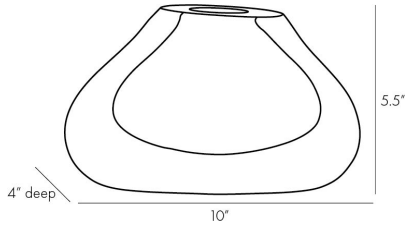

## HOLLAND VASE

7889  
H: 5.5 IN, W: 10 IN, D: 4 IN  
Navy  
Contract Suitable As Is

Traditional glassworking endures in the unique construction of this bud vase. Artisans first blow navy blue glass by hand, then add an exterior layer of clear glass to create the double-walled design. The clear encasement of the colored glass draws the eye to the deep hues and delivers a visually dynamic appeal. Pair with our other cased glass pieces to create a cohesive color story.

### DIMENSIONS

|            |                    |
|------------|--------------------|
| Foot Print | W: 5 IN, D: 1.5 IN |
|------------|--------------------|

### SHIPPING

|                |                              |
|----------------|------------------------------|
| Product Weight | 12.13 LBS                    |
| Gross Weight 1 | 13.23 LBS                    |
| Shipping Box 1 | H: 17 IN, L: 15 IN, W: 19 IN |