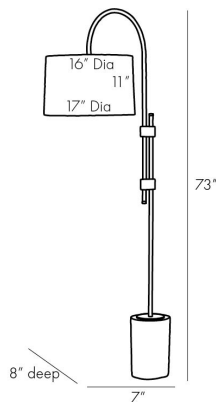

## ILY FLOOR LAMP

79815-299  
 H: 73 IN, W: 26.5 IN, D: 17 IN  
 Antique Brass  
 Contract Suitable As Is

Meet the Ily: a contemporary design with classic sensibility. An antique brass steel foundation showcases an overscale arch, which presents an off-white linen shade with off-white cotton lining. Bracket details join the two-part frame for an architectural and unexpected modern touch. Effortlessly exhibited on an oval faux-marble resin base for an ultra-luxe appeal. Complete with a taupe cloth cord. Finish will vary.

### DIMENSIONS

Shade	Top: 16.00 IN, Dia: 17.00 IN, Side: 11 IN
Body	H: 73 IN
Base	W: 7 IN, D: 8 IN
Foot Print	W: 7 IN, D: 8 IN

### WIRING

Rating	Indoor Only
Tilt Test	8 Degrees - UL
Cord	12 FT, SPT-2, Taupe Fabric
Socket	1, Type A - E26, White
Switch	On Line- Foot Switch, On/Off Foot Switch
Maximum Watt	100
Voltage	110-120 V