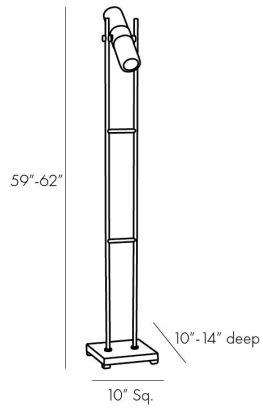

ARTERIOS

TIPTON FLOOR LAMP

79826

Contract Suitable As Is

The Tipton floor lamp defines luxe lighting. Snow marble shades grace the two-way fixture that is suspended by a slender antique brass steel frame and mounted on a clear crystal base. The utilitarian profile is adjustable, so you can direct the flow of light with a simple pivot. An opulent lighting solution for modern spaces. Features a taupe cloth cord with a dimmable switch. 8W LED bulbs only. Marble will vary.