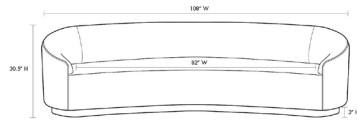

ARTERIOS

TURNER SOFA INDIGO VELVET DARK WALNUT

8031
H: 29 IN, W: 108 IN, D: 34 IN
Indigo Velvet
Contract Suitable As Is

The voluptuous Turner Sofa is all glamour, appealing to style makers who appreciate bold design. The entire silhouette is one long, sexy curve. This plush design is sleek but inviting, making Turner the perfect anchor for any room that is built for entertaining. Float two facing each other with a round cocktail table in the middle or use our elegant drinks tables to create an intimate lounge-like vibe.

APPEARANCE

Material	Cotton Velvet, Wood
Finish	Dark Walnut
Top Coat/Sealant	false

DIMENSIONS

Leg	H: 3 IN
Seat	W: 92 IN, D: 25 IN
Seat Height	17 IN
Seat	W: 92 IN, D: 25 IN

SHIPPING

Shipping Requirements	TruckShip
Product Weight	220 LBS
Gross Weight 1	225 LBS
Shipping Box 1	H: 42 IN, L: 37 IN, W: 116 IN