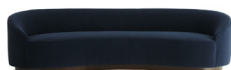

ARTERIOS

TURNER SOFA INDIGO VELVET DARK WALNUT

8031

H: 29 IN, W: 108 IN, D: 34 IN

Indigo Velvet

Contract Suitable As Is

The voluptuous Turner Sofa is all glamour, appealing to style makers who appreciate bold design. The entire silhouette is one long, sexy curve. This plush design is sleek but inviting, making Turner the perfect anchor for any room that is built for entertaining. Float two facing each other with a round cocktail table in the middle or use our elegant drinks tables to create an intimate lounge-like vibe.

APPEARANCE

Material	Velvet, Wood
Finish	Dark Walnut
Top Coat/Sealant	false
Textile Contract Suitability	High Traffic/Public Spaces

DIMENSIONS

Leg	H: 3 IN
Seat	W: 92 IN, D: 25 IN
Seat Height	17 IN
Seat	W: 92 IN, D: 25 IN