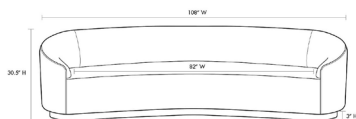

ARTERIOS

TURNER SOFA INDIGO VELVET DARK WALNUT

8031

H: 29 IN, W: 108 IN, D: 34 IN

Indigo Velvet

Contract Suitable As Is

The voluptuous Turner Sofa is all glamour, appealing to style makers who appreciate bold design. The entire silhouette is one long, sexy curve. This plush design is sleek but inviting, making Turner the perfect anchor for any room that is built for entertaining. Float two facing each other with a round cocktail table in the middle or use our elegant drinks tables to create an intimate lounge-like vibe.

APPEARANCE

Material	Velvet, Wood
Finish	Dark Walnut
Top Coat/Sealant	false
Textile Contract Suitability	High Traffic/Public Spaces

DIMENSIONS

Leg	H: 3 IN
Seat	W: 92 IN, D: 25 IN
Seat Height	17 IN
Seat	W: 92 IN, D: 25 IN

SHIPPING

Shipping Requirements	TruckShip
Product Weight	220 LBS
Gross Weight 1	225 LBS
Shipping Box 1	H: 42 IN, L: 37 IN, W: 116 IN

ADDITIONAL INFO

Fabric Compliancy	NFPA-260, TB117-2013
Fabric Rub Count	150,000
Swatch Number	V08SW
Fabric Cleaning Code	S - dry clean only
Fabric Content	74% Cotton, 26% Polyester
Seating Type	Dacron-Wrapped Foam, No-Sag 8 Gauge Sinuous Spring Seat, Poly Webbing Inback
Yardage To Reupholster	11 Yards