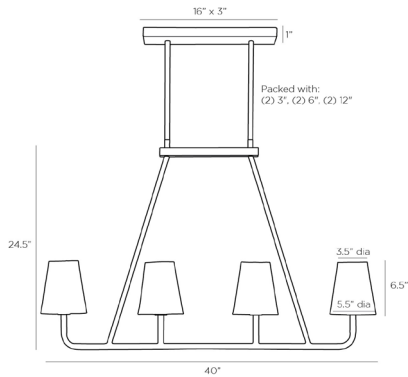

## LORENZO CHANDELIER

82010  
 H: 27 IN, W: 40 IN, D: 5.5 IN  
 Blackened  
 Contract Suitable As Is

Sculptural in form, the Lorenzo Chandelier presents an iron frame of curved linework in a blackened finish. Exaggerated conical shades in natural linen top each of the four lights, complementing the frame's modern shape with a textural element. Additional pipe available (PIPE-481). Damp-rated, although limited covered outdoor areas may affect finish.

### DIMENSIONS

Chandelier H: 24.5 IN, W: 40 IN, D: 5.5 IN  
 Minimum Hanging Height 27 IN  
 Maximum Hanging Height 57 IN  
 Canopy H: 1 IN, W: 16 IN, D: 3 IN