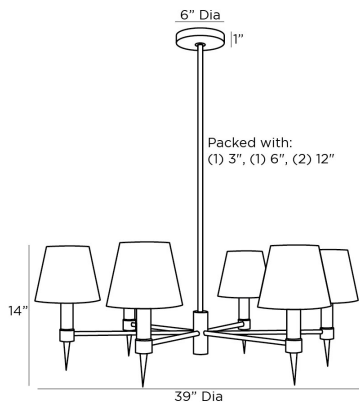

ARTERIOS

ROMA CHANDELIER

84073
H: 17 IN, Dia: 39.00 IN
Bronze
Contract Suitable As Is

Antique brass reeded candlesticks with sharpened finials add edge to the classic, six-light chandelier silhouette. A frame and pipe suspension in bronze iron create striking contrast. Shades in off-white silk finish the chandelier.

APPEARANCE

Material Brass, Iron, Silk
Finish Antique Brass, Bronze, Off-White
Top Coat/Sealant true

DIMENSIONS

Chandelier H: 14 IN, Dia: 39.00 IN
Maximum Hanging Height 26 IN
Canopy H: 1 IN, Dia: 6.00 IN

WIRING

Rating Damp
Cord 10 FT, Black, SVT
Socket 6, Type B - E12
Maximum Watt 25
Voltage 110-120 V

COMPLIANCY

RoHS true

SHIPPING

Product Weight 13.8 LBS
Gross Weight 1 21.8 LBS
Shipping Box 1 H: 26 IN, L: 26 IN, W: 11 IN