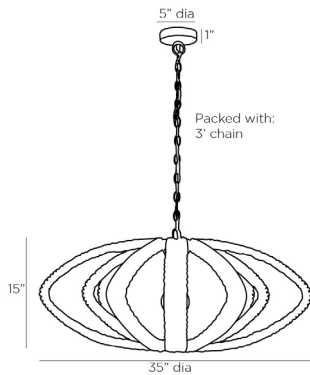

ARTERIO RS

JURIN PENDANT

85023
H: 17 IN, Dia: 35.00 IN
Brown
Contract Suitable As Is

Inspired by pendant forms of the Mid-Century Modern era, the Jurin features an open structure wrapped in warm brown wooden beads and a socket wrapped in brown abaca. The bronze iron chain that suspends this piece adds a refined element to its more rustic aesthetic. Finish will vary. Additional chain available (CHN-248).

APPEARANCE

Material	Abaca, Iron, Wood
Finish	Bronze, Brown
Finish Will Vary	true
Top Coat/Sealant	false

DIMENSIONS

Pendant	H: 15 IN, Dia: 35.00 IN
Minimum Hanging Height	17 IN
Maximum Hanging Height	53 IN
Canopy	H: 1 IN, Dia: 5.00 IN

WIRING

Rating	Indoor Only
Cord	8 FT, Clear/Silver, SVT
Socket	1, Type A - E26
Photographed Bulb	5" Frosted Globe Bulb
Maximum Watt	60
Voltage	110-120 V

CERTIFICATIONS

Certifications	Mexico Australia, European Union, United Arab Emirates, United States, Canada
----------------	--

COMPLIANCY

UL/ETL	Yes
CB	Yes
RoHS	true

SHIPPING

Product Weight	18 LBS
Gross Weight 1	35 LBS
Shipping Box 1	H: 17 IN, L: 37 IN, W: 35 IN

REPLACEMENT PARTS

Replacement Part 1	CHN-248
Replacement Part 1 Dim	3'
Replacement Part 2	CANOPY-531
Replacement Part 2 Dim	1" x 5"