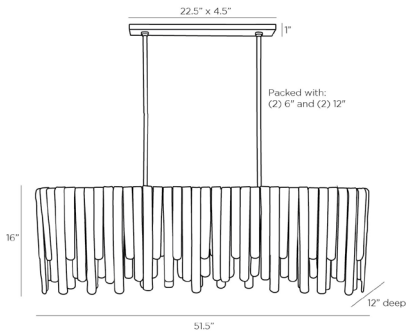

ARTERIOS

LEIGHTON CHANDELIER

89065

H: 21 IN, W: 51.5 IN, D: 12 IN
 Antique Brass, Clear Seedy
 Contract Suitable As Is

Inspired by the majestic beauty of Multnomah Falls, the Leighton provides a dramatic sense of movement through each unique cascading element. Individual panels of clear seedy glass suspend from a large oblong-shaped antique brass iron frame. The panels vary in size and are suspended at alternating heights, offering a lustrous glimmer and create a unique lightscape. Finish will vary. Additional pipe available (PIPE-457). Damp-rated, although limited covered outdoor areas may affect finish.

APPEARANCE

Material	Glass, Iron
Material Type	Seedy
Finish	Antique Brass, Clear
Finish Will Vary	true
Top Coat/Sealant	true

DIMENSIONS

Chandelier	H: 16 IN, W: 51.5 IN, D: 12 IN
Minimum Hanging Height	21 IN
Maximum Hanging Height	35 IN
Canopy	H: 1 IN, W: 22.5 IN, D: 4.5 IN

WIRING

Rating	Damp
Suggested Bulb Type	G16.5
Cord	7 FT, Clear/Silver, SVT
Socket	7, Type A - E26
Maximum Watt	60
Voltage	110-120 V

CERTIFICATIONS

Certifications	Mexico Australia, European Union, United Arab Emirates, United States, Canada
----------------	--

REPLACEMENT PARTS

Replacement Part 1	PIPE-457
Replacement Part 1 Dim	(1) 6" and (1) 12"
Replacement Part 2	CANOPY-555
Replacement Part 2 Dim	1" x 22.5" x 4.5"

CONTRACT

Contract Suitable	true
-------------------	------