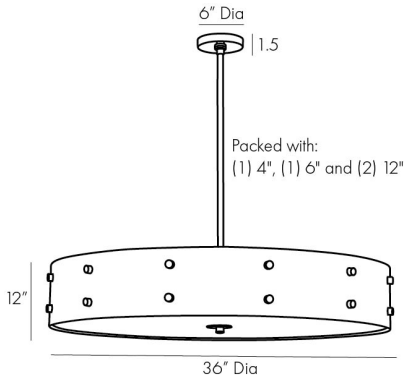

## HOCKLEE CHANDELIER

89484

H: 17.5 IN, Dia: 36.00 IN  
Heritage Brass, White Linen  
Contract Suitable As Is

Clean, sophisticated and edgy, this eight-light chandelier has a sleek and narrow silhouette that is visually dramatic. A steel frame, finished in heritage brass, elegantly presents a slender white linen shade. Matching brass rivets with a knurling detail accent the shade, incorporating the two elements into the piece as if they are one. Perfect for hanging over an island in the kitchen or over a table with a centerpiece to spotlight. Additional pipe available (PIPE-172). Damp rated, though limited outdoor conditions may affect finish. Damp-rated, although limited covered outdoor areas may affect finish.

### DIMENSIONS

Chandelier H: 12 IN, Dia: 36.00 IN  
Minimum Hanging Height 17.5 IN  
Maximum Hanging Height 47.5 IN  
Canopy H: 1.5 IN, Dia: 6.00 IN