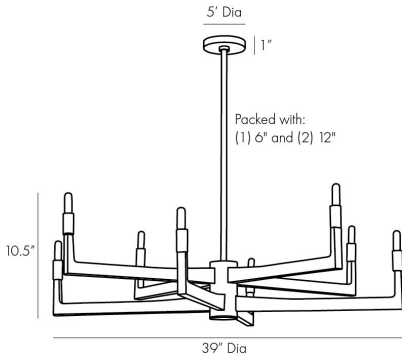

ARTERIOS

GRIFF CHANDELIER

89485

H: 19 IN, Dia: 39.00 IN

Antique Brass

Contract Suitable As Is

Sleek, modern and unexpectedly full of texture, the Griff delivers an unrivaled dynamic to a space. Its slender profile is composed of solid steel, which has been finished in antique brass and chiseled with a chattered detail that lends a handcrafted character to the piece. A focal point for any modern setting, though we see this chandelier styled over a dining table. For a larger tablescape, try hanging in multiples to maximize impact. Finish will vary. Additional pipe available (PIPE-232). Damp rated, though limited outdoor conditions may affect finish. Damp-rated, although limited covered outdoor areas may affect finish.

APPEARANCE

Material	Steel
Finish	Antique Brass
Finish Will Vary	true
Top Coat/Sealant	true

DIMENSIONS

Chandelier	H: 10.5 IN, Dia: 39.00 IN
Minimum Hanging Height	19 IN
Maximum Hanging Height	49 IN
Canopy	H: 1 IN, Dia: 5.00 IN

WIRING

Rating	Damp
Cord	10 FT, Clear/Silver, SVT
Socket	8, Type B - E12
Maximum Watt	60
Voltage	110-120 V

CERTIFICATIONS

Certifications	Mexico Australia, European Union, United Arab Emirates, United States, Canada
----------------	--

COMPLIANCY

UL/ETL	Yes
CB	Yes
RoHS	true

SHIPPING

Product Weight	13.4 LBS
Gross Weight 1	28 LBS
Gross Weight 2	0 LBS
Shipping Box 1	H: 43 IN, L: 43 IN, W: 14.5 IN
Shipping Box 2	H: 0 IN, L: 0 IN, W: 0 IN

REPLACEMENT PARTS