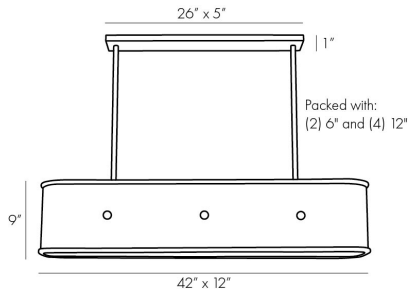

## GLENDALE LINEAR CHANDELIER

89486  
 H: 11 IN, W: 42 IN, D: 12 IN  
 Bronze, Antique Brass  
 Contract Suitable As Is

An exploration of linear design, the all-metal Glendale showcases a modern, masculine profile, featuring a shade crafted of steel bronze that circumnavigates six glass globes. Antique brass banding trims the top and bottom of the shade, with an added element of contrasting rivets. An acrylic glass diffuser sets the mood by softly muting the light and creating a warm glow. Makes a striking statement in any setting; we envision the piece over a billiards table. Additional pipe available (PIPE-457). Damp rated, though limited outdoor conditions may affect finish. Damp-rated, although limited covered outdoor areas may affect finish.

### DIMENSIONS

Chandelier H: 9 IN, W: 42 IN, D: 12 IN  
 Minimum Hanging Height 11 IN  
 Maximum Hanging Height 41 IN  
 Canopy H: 1 IN, W: 26 IN, D: 5 IN