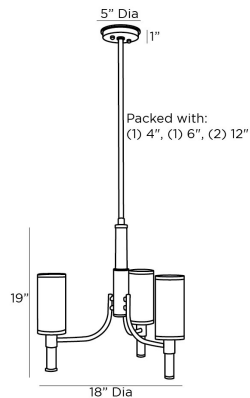

ARTERIOS

PAULINO CHANDELIER

89497

H: 24 IN, Dia: 18.00 IN

Opal Glass, Gray Wash Wood

Contract Suitable As Is

With distinctive good looks, the Paulino chandelier makes a handsome accessory in any small space. The three-light fixture is constructed with opal glass cylinder shades, banded with antique brass steel and accented with gray-washed wood finials. Wood also details the stem, uniting with the contrasting piping and a canopy in antique brass.

APPEARANCE

Material	Glass, Steel, Wood
Finish	Antique Brass, Gray Wash, Opal
Top Coat/Sealant	false

DIMENSIONS

Chandelier	H: 19 IN, Dia: 18.00 IN
Minimum Hanging Height	24 IN
Maximum Hanging Height	54 IN
Canopy	H: 1 IN, Dia: 5.00 IN

WIRING

Rating	Damp
Cord	10 FT, Black/White, SVT
Socket	3, Type A - E26
Maximum Watt	60
Voltage	110-120 V

COMPLIANCY

RoHS	true
------	------

SHIPPING

Product Weight	11.9 LBS
Gross Weight 1	19.9 LBS
Shipping Box 1	H: 12 IN, L: 20 IN, W: 20 IN