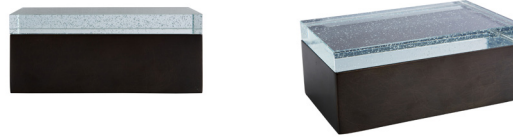

ARTERIOS

JIRI BOX

9102
H: 3.5 IN, W: 8.5 IN, D: 5.5 IN
Bronze
Contract Suitable As Is

Elevate any room with this refined box. Capped with an elegant, clear seedy crystal lid, nicely weighted. The box itself is made from steel, finished in a luxe bronze. The overall look is bright in shine and rich in sophistication. The interior is completed with a mirrored glass bottom, adding to the container's opulence. Seedy crystal will vary.

APPEARANCE

Material	Crystal, Steel
Material Type	Seedy
Finish	Bronze, Clear
Finish Will Vary	true
Top Coat/Sealant	false

DIMENSIONS

Foot Print	W: 8.5 IN, D: 5.5 IN
------------	----------------------

SHIPPING