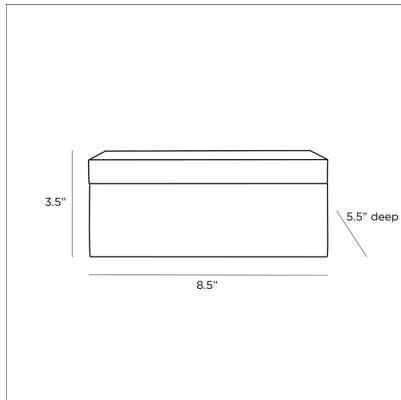

ARTERIOS

JIRI BOX

9102
H: 3.5 IN, W: 8.5 IN, D: 5.5 IN
Bronze
Contract Suitable As Is

Elevate any room with this refined box. Capped with an elegant, clear seedy crystal lid, nicely weighted. The box itself is made from steel, finished in a luxe bronze. The overall look is bright in shine and rich in sophistication. The interior is completed with a mirrored glass bottom, adding to the container's opulence. Seedy crystal will vary.

APPEARANCE

Material	Crystal, Steel
Material Type	Seedy
Finish	Bronze, Clear
Finish Will Vary	true
Top Coat/Sealant	false

DIMENSIONS

Foot Print	W: 8.5 IN, D: 5.5 IN
------------	----------------------

SHIPPING

Product Weight	6.5 LBS
Gross Weight 1	11 LBS
Shipping Box 1	H: 8.5 IN, L: 7 IN, W: 11.5 IN

CONTRACT

Contract Suitable	true
-------------------	------