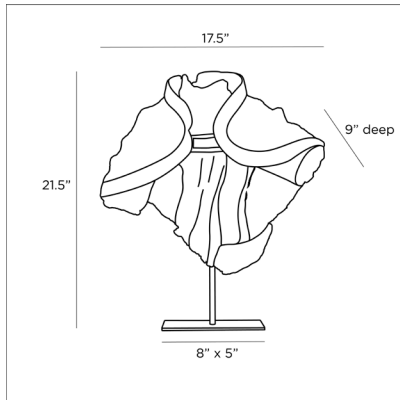

## LIVIO SCULPTURE

9107  
H: 21.5 IN, W: 17.5 IN, D: 9 IN  
White  
Contract Suitable As Is

In the tradition of Renaissance artistry, this inspired resin bust displays like a historical work of art. The molded lines and folds portray movement, and the brushed plaster white finish gives the piece a feeling of authenticity. Adding to the museum-like quality, it stands on a steel base with a bronzed finish that lends added sophistication. Finish will vary.

### DIMENSIONS

Foot Print	W: 8 IN, D: 5 IN
------------	------------------

### SHIPPING

Product Weight	15.5 LBS
Gross Weight 1	18.96 LBS
Shipping Box 1	H: 21.25 IN, L: 12.25 IN, W: 23.63 IN