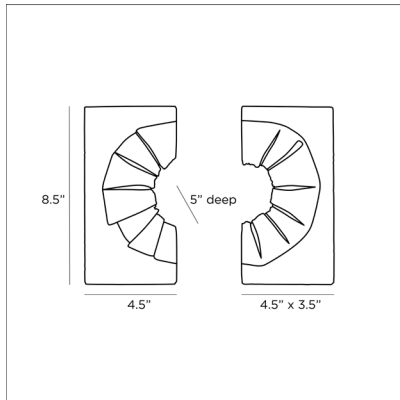

ARTERIO R S

KYLO BOOKENDS, SET OF 2

9114

H: 8.5 IN, W: 4.5 IN, D: 5 IN

Ivory

Contract Suitable As Is

The jagged features of the Kylo Bookends create an explosive illusion, drawing the eye in for a compelling intersection of form and function. Artistically cast in the rich texture of ivory ricestone, smooth and rough surfaces contrast to provide a dramatic sculptural element to a book-case. Ricestone will vary.

APPEARANCE

Material	Ricestone
Material Type	Composite
Finish	Ivory
Finish Will Vary	true
Top Coat/Sealant	false

DIMENSIONS

Foot Print	W: 4.5 IN, D: 3.5 IN
------------	----------------------

SHIPPING

Product Weight	15 LBS
Gross Weight 1	16 LBS
Shipping Box 1	H: 11.38 IN, L: 7.5 IN, W: 12.63 IN