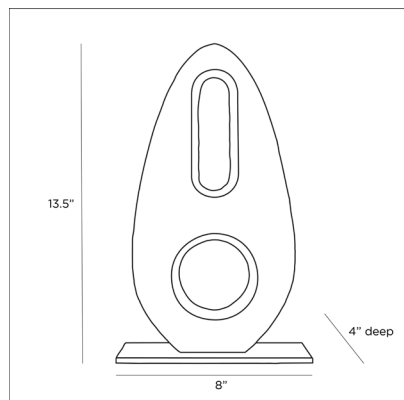

ARTERIO RS

KELSO SCULPTURE

9123
H: 13.5 IN, W: 8 IN, D: 4 IN
Charcoal
Contract Suitable As Is

Inspired by modern sculptures of the Mid-19th Century, this uniquely symmetrical piece is molded with modern curves and appeal. It is made from charcoal ricestone, known for rich textures that vary naturally with each piece. The structure stands on a steel base in an antiqued brass finish. Though it stands beautifully on its own, it lends an even bolder statement when paired with its companion, the Kenly Sculpture. Ricestone will vary.

APPEARANCE

Material	Ricestone, Steel
Material Type	Composite
Finish	Antique Brass, Charcoal
Finish Will Vary	true
Top Coat/Sealant	false

DIMENSIONS

Foot Print	W: 8 IN, D: 4 IN
------------	------------------

SHIPPING

Product Weight	8.5 LBS
Gross Weight 1	10 LBS
Shipping Box 1	H: 11.38 IN, L: 7.25 IN, W: 16.75 IN

CONTRACT

Contract Suitable	true
-------------------	------