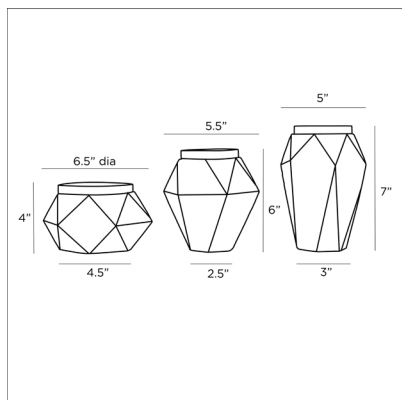

ARTERIOS

LEXINGTON PILLAR CANDLEHOLDERS, SET OF 3

9125

Charcoal
Contract Suitable As Is

This set of three candleholders is both bold and modern. The faceted jewel design, with sleek planes and cut edges, is composed of rich and textural charcoal ricestone. Rest a pillar candle inside the steel insert, finished in antiqued brass. Ricestone will vary.

APPEARANCE

Material	Ricestone, Steel
Material Type	Composite
Finish	Antique Brass, Charcoal
Finish Will Vary	true
Top Coat/Sealant	false

DIMENSIONS

Foot Print Large	Dia: 3.00 IN
Foot Print Medium	Dia: 2.50 IN
Foot Print Small	Dia: 4.50 IN

SHIPPING

Product Weight	12.5 LBS
Gross Weight 1	16.76 LBS
Shipping Box 1	H: 14.5 IN, L: 7.88 IN, W: 15.38 IN

CONTRACT

Contract Suitable	true
-------------------	------