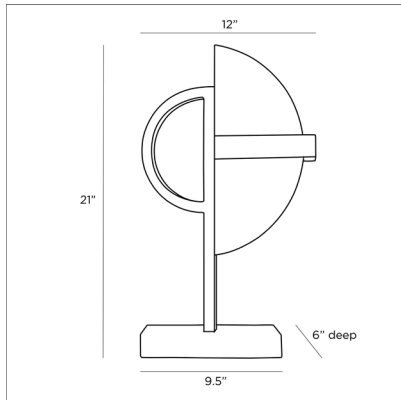

ARTERIOS

JACINTO SCULPTURE

9126
H: 21 IN, W: 12 IN, D: 6 IN
White
Contract Suitable As Is

Inspired by the Art Deco era of the early 20th century, this geometric work of art provides a dynamic focal point. Thoughtfully composed of white alabaster and steel in both antiqued brass and bronze finishes. Full of style on its own, it pairs beautifully with the Kasen Sculpture. Alabaster will vary.

APPEARANCE

Material	Alabaster, Steel
Finish	Antique Brass, Bronze, White
Finish Will Vary	true
Top Coat/Sealant	false

DIMENSIONS

Foot Print	W: 9.5 IN, D: 6 IN
------------	--------------------

SHIPPING

Product Weight	14.5 LBS
Gross Weight 1	16 LBS
Shipping Box 1	H: 15 IN, L: 9 IN, W: 24 IN