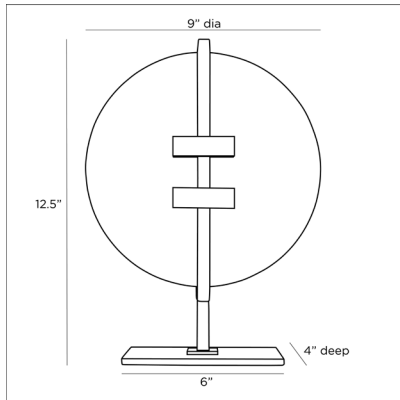

ARTERIOS

KASEN SCULPTURE

9127
H: 12.5 IN, W: 9 IN, D: 4 IN
White
Contract Suitable As Is

Drawing from the Art Deco period of the early 20th century, this sculptural piece makes a dramatic statement on a tabletop or console with its blend of rounded and linear forms. It is made from a combination of white alabaster and steel in both antiqued brass and bronze finishes. Full of style on its own, it pairs beautifully with the Jacinto Sculpture. Alabaster will vary.

APPEARANCE

Material	Alabaster, Steel
Finish	Antique Brass, Bronze, White
Finish Will Vary	true
Top Coat/Sealant	false

DIMENSIONS

Foot Print	W: 6 IN, D: 4 IN
------------	------------------

SHIPPING

Product Weight	7.5 LBS
Gross Weight 1	8.82 LBS
Shipping Box 1	H: 11.75 IN, L: 6.75 IN, W: 15 IN