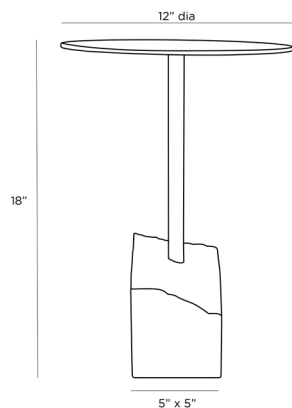

ARTERIOS

JANE ACCENT TABLE

9128

H: 18 IN, Dia: 12.00 IN

White

Contract Recommendations: Adding a lacquer coating provides additional protection

A sleek combination of rich materials gives tons of character to the Jane Accent Table. A round bronze steel top and matching post are embedded into a rough hewn white alabaster base. Truly rugged and refined, this petite table balances a cocktail just within reach. Marble will vary.

APPEARANCE

Material	Alabaster, Steel
Finish	Bronze, White
Finish Will Vary	true
Top Coat/Sealant	false

DIMENSIONS

Base	H: 7 IN
Foot Print	W: 5 IN, D: 5 IN
Clearance	17.5"
Diagonal Dimension	21.5 IN

SHIPPING

Product Weight	19 LBS
Gross Weight 1	21.83 LBS
Shipping Box 1	H: 15 IN, L: 9 IN, W: 18.13 IN

ADDITIONAL INFO

Additional Notes	<p>Includes additional pipe to give the option of a taller overall height of 22.5".</p>
------------------	---