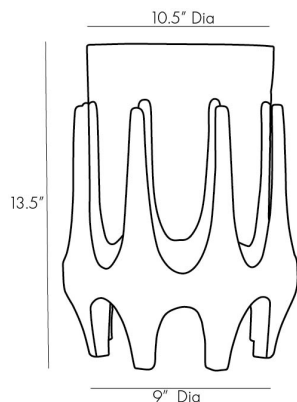

# ARTERIO RS

## HARMON HURRICANE

9240  
H: 13.5 IN, Dia: 10.50 IN  
Ivory  
Contract Suitable As Is

The Harmon presents a form that takes traditional hurricane designs to new heights. Its ricestone composition is showcased in a crown-like formation that embraces a clear glass insert. The frame exhibits peaks and valleys, creating a cathedral-esque aesthetic that recalls Brutalist styling. This versatile piece functions as both a hurricane or vase. Water tight. Finish will vary.

### DIMENSIONS

Foot Print	8.00 Dia: 9.00 IN
------------	----------------------

### SHIPPING

Product Weight	12.13 LBS
Gross Weight 1	15.65 LBS
Gross Weight 2	0 LBS
Shipping Box 1	H: 14 IN, L: 14 IN, W: 19 IN
Shipping Box 2	H: 0 IN, L: 0 IN, W: 0 IN