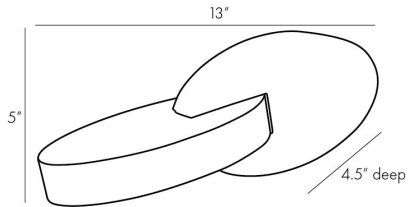

ARTERIOS

HOWE SCULPTURE

9242

H: 5 IN, W: 13 IN, D: 4.5 IN

White

Contract Suitable As Is

A sculptural representation of artistic dualism is exhibited in the Howe Sculpture. This objet d'art features natural alabaster and antique brass in an interlocking form. The unique and expressive mixed material sculpture shows like a museum piece when exhibited on an entryway console or bookshelf. Finish will vary.

APPEARANCE

Material	Alabaster, Steel
Finish	Antique Brass, Natural
Finish Will Vary	true
Top Coat/Sealant	true

DIMENSIONS

Foot Print	W: 9 IN, D: 1.5 IN
------------	--------------------

SHIPPING

Product Weight	4 LBS
Gross Weight 1	4.85 LBS
Gross Weight 2	0 LBS
Shipping Box 1	H: 7.5 IN, L: 7.5 IN, W: 16 IN
Shipping Box 2	H: 0 IN, L: 0 IN, W: 0 IN