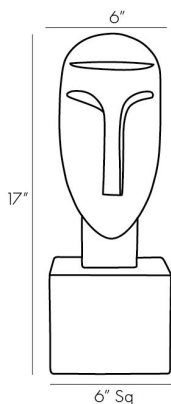

ARTERIOS

ISA SCULPTURE

9243

H: 17 IN, W: 6 IN, D: 6 IN

Charcoal

Contract Suitable As Is

Monumental in its own right, this sculpture showcases a silhouette inspired by the statues of Easter Island. Charcoal lava stone has been formed to shape the beautiful, porous bust. A solid white marble base elevates the piece to museum status. It's a work of art in any setting. Finish will vary.

APPEARANCE

Material	Marble, Ricestone
Material Type	Composite
Finish	Charcoal, White
Finish Will Vary	true
Top Coat/Sealant	false

DIMENSIONS

Base	H: 5 IN, W: 6 IN, D: 6 IN
Foot Print	W: 6 IN, D: 6 IN

SHIPPING

Product Weight	28.66 LBS
Gross Weight 1	30.86 LBS
Gross Weight 2	0 LBS
Shipping Box 1	H: 10.25 IN, L: 10.25 IN, W: 21 IN
Shipping Box 2	H: 0 IN, L: 0 IN, W: 0 IN

CONTRACT

Contract Suitable	true
-------------------	------