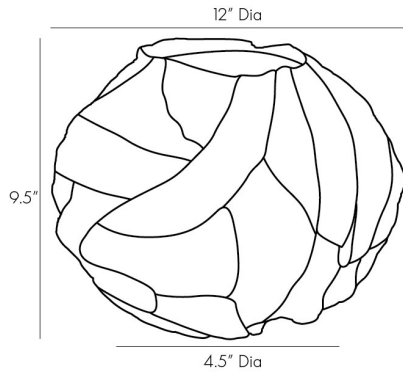

# ARTERIO RS

## HYDER VASE

9247

H: 9.5 IN, Dia: 12.00 IN

Ivory

Contract Suitable As Is

Create coastal curiosity on a tabletop or shelf with the Hyder Vase. Inspired by the unique patterns found on coral, the ricstone vase features rich veining and deep ridges to convey its marine influence. A clear glass sleeve allows you to present a beautiful bouquet. Water tight. Finish will vary.

### DIMENSIONS

Foot Print	5.00 Dia: 4.50 IN
------------	----------------------