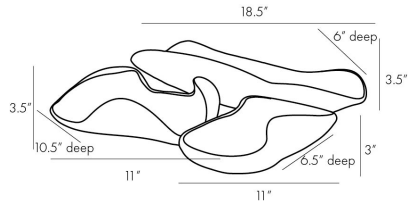

# ARTERIO RS

## ROLL TRAYS, SET OF 3

WORKSHOP

DA1001

Matte Black and Matte White  
Contract Suitable As Is

Inspired by the act of hand building and rolling clay, the ethereal, organic Roll Trays are both decorative and functional. Each tray in the set of three is uniquely shaped but married by the same design language, allowing them to be paired as a dynamic centerpiece or used separately to hold snacks and hors d'oeuvres, jewelry and trinkets and more. Thanks to a hand-shaped aesthetic and subtle matte black and white finish, the porcelain trays also stand alone as decorative forms.

### SHIPPING

Product Weight	4.95 LBS
Gross Weight 1	8.75 LBS
Gross Weight 2	0 LBS
Shipping Box 1	H: 15 IN, L: 10 IN, W: 10 IN
Shipping Box 2	H: 0 IN, L: 0 IN, W: 0 IN