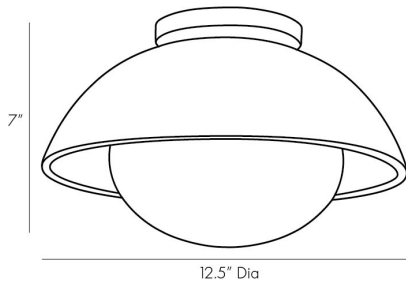

ARTERIOS

GLAZE SMALL FLUSH MOUNT

WORKSHOP

DA49003

H: 7 IN, Dia: 12.50 IN

Blackened Steel, Ivory Stained Crackle Ceramic

Contract Suitable As Is

The Glaze Small Flushmount light pairs soft opal frosted glass with a satiny ceramic shade elevated by a fine, subtle ivory stained crackle inspired by hand-crafted tableware and fine ceramics that reveal the hand of the maker. Compelling enough to stand alone, the small flushmount also offers endless possibilities when installed in multiples or in combination with the Glaze large flushmount fixture and Glaze sconces. Damp-rated, although limited covered outdoor areas may affect finish.

APPEARANCE

Material	Ceramic, Glass, Steel
Material Type	Frosted
Finish	Blackened Steel, Ivory Stained Crackle, Opal
Finish Will Vary	true
Top Coat/Sealant	false

DIMENSIONS

Canopy	H: .5 IN, Dia: 5.00 IN
--------	------------------------

COMPLIANCY

UL/ETL	Yes
CB	Yes
RoHS	true

SHIPPING

Product Weight	5.5 LBS
Gross Weight 1	7.8 LBS
Gross Weight 2	0 LBS
Shipping Box 1	H: 15 IN, L: 13.5 IN, W: 15.5 IN
Shipping Box 2	H: 0 IN, L: 0 IN, W: 0 IN