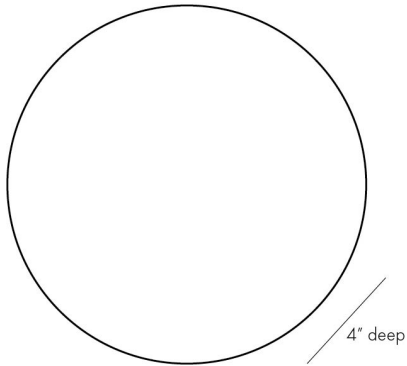

ARTERIOS

GLAZE DOME SCONCE

WORKSHOP

8" Dia

DA49008

Contract Suitable As Is

The Glaze Dome Sconce uniquely highlights the collection's ivory stained crackle surface, with the Glaze Small Sconce's form flipped to face the wall and conceal its light source. The result is akin to an eclipse, with the fixture casting a soft, indirect backlight that sets a dramatic tone for bars, bedrooms, powder rooms and hallways and pairs beautifully with its front-facing cousin. The Glaze Dome Sconce is ADA compliant. Damp-rated, although limited covered outdoor areas may affect finish.