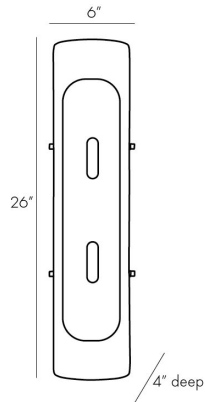

# ARTERIO RS

## BEND SCONCE

WORKSHOP

DA49015

H: 26 IN, W: 6 IN, D: 4 IN

Blackened Steel, Smoke Luster Glass

Contract Suitable As Is

The Bend sconce casts dynamic, directional patterned light through a long, narrow half-cylinder of rippled glass. A celebration of the subtle variations of hand-blown glass, Bend's textural smoke glass floating shade encases a modern, pill-shaped blackened steel plate, creating a bold interplay of materials and forms that make it an ideal choice for corridors and vanities. The Bend sconce is available in silvery grey Smoke and warm Amber glass. Damp-rated, although limited covered outdoor areas may affect finish.

### DIMENSIONS

Center Of Mount From Btm	13 IN
Backplate	H: 12.5 IN, W: 4.25 IN, D: 0.5 IN

### SHIPPING

Product Weight	5.2 LBS
Gross Weight 1	3.5 LBS
Gross Weight 2	5 LBS
Shipping Box 1	H: 28.3 IN, L: 8 IN, W: 5 IN
Shipping Box 2	H: 8 IN, L: 4.5 IN, W: 23.3 IN