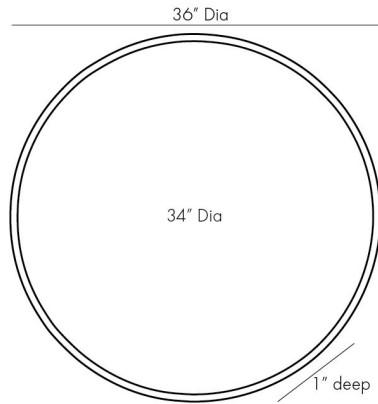

# ARTERIO RS

## CUT ROUND MIRROR

WORKSHOP

DA9001  
Dia: 36.00 IN, D: 1 IN  
Black  
Contract Suitable As Is

The Cut Round Mirror offers a modern twist on traditional technique, pairing streamlined forms with detailing that brings to mind timeless cut crystal. The round wall mirror, featuring an etched gradient slice pattern radiating in from its edge, is set within a sleek black-painted wood frame. Security cleat hanging hardware allows for vertical display.

### DIMENSIONS

Mirror Size Dia: 34.00 IN