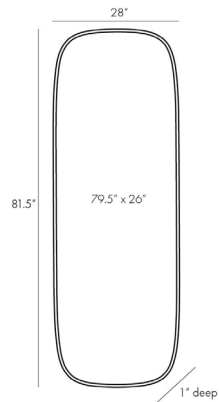

# ARTERIOS

## CUT TALL MIRROR

WORKSHOP

DA9003  
H: 81.5 IN, W: 28 IN, D: 1 IN  
Black  
Contract Suitable As Is

The Cut Tall Mirror offers a modern twist on traditional technique, pairing streamlined forms with detailing that brings to mind timeless cut crystal. The full-length wall mirror, featuring an etched gradient slice pattern radiating in from its edge, is set within a sleek black-painted wood frame. Security cleat hanging hardware allows for horizontal or vertical display.

### DIMENSIONS

Mirror Size H: 79.5 IN, W: 26 IN

### SHIPPING

Shipping Requirements TruckShip  
Product Weight 88.2 LBS  
Gross Weight 1 94.8 LBS  
Gross Weight 2 0 LBS  
Shipping Box 1 H: 86.5 IN, L: 33.5 IN, W: 4 IN  
Shipping Box 2 H: 0 IN, L: 0 IN, W: 0 IN