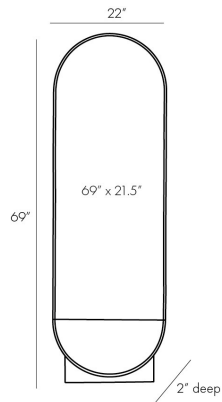

## DATUM FLOOR MIRROR

WORKSHOP

DA9004  
H: 69 IN, W: 22 IN, D: 2 IN  
Antique Brass  
Contract Suitable As Is

A sleek, timeless mirror with thoughtful detailing, the Datum Floor mirror features two-tone clear and smoke mirror set in a warm antique brass frame.

### DIMENSIONS

Mirror Size H: 69 IN, W: 21.5 IN