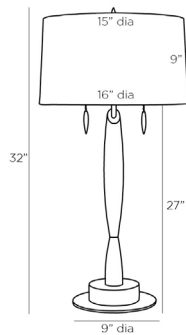

## DANSEUSE LAMP

RAY BOOTH

DB49020-906

H: 32 IN, Dia: 16.00 IN

Cream Resin, Antique Brass, Brown Wood  
Contract Suitable As Is

The Danseuse Table Lamp is an elegant and unique figural expression. Constructed of resin offered in both a white or black finish, its beautiful feminine form is a lovely accent to any interior. The resin body sits on a brown walnut wood and a steel antique brass base. Topped with a white linen shade.

### DIMENSIONS

Shade	2 IN
Body	Top: 15.00 IN, Dia: 16.00 IN, Side: 9 IN
Base	H: 27 IN
Foot Print	H: 0.25 IN, Dia: 9.00 IN Dia: 9.00 IN

### WIRING

Rating	Indoor Only
Tilt Test	10 Degrees - AU
Cord	10 FT, SPT-2, Taupe Fabric
Socket	2, Antique Brass, Type A - E26
Switch	At Socket, On/Off Pull Chain
Maximum Watt	60
Voltage	110-120 V

### SHIPPING

Product Weight	11.5 LBS
Gross Weight 1	12 LBS
Gross Weight 2	1 LBS
Shipping Box 1	H: 26.46 IN, L: 10.3 IN, W: 29 IN
Shipping Box 2	H: 11 IN, L: 18 IN, W: 18 IN