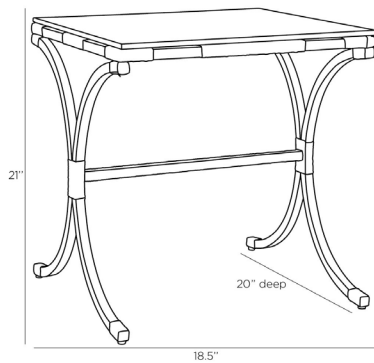

## TEMPLETON END TABLE

CELERIE KEMBLE

DC2022  
H: 21 IN, W: 18.5 IN, D: 20 IN  
Vintage Brass

Vintage brass and natural rattan wrapping combine for a sophisticated end table, finished with a clear tempered glass tabletop. Rattan will vary.

### DIMENSIONS

Foot Print	W: 18.5 IN, D: 20 IN
Table Top	H: 1.5 IN
Clearance	9.5"
Diagonal Dimension	29 IN

### SHIPPING

Product Weight	24.5 LBS
Gross Weight 1	35.27 LBS
Shipping Box 1	H: 25 IN, L: 23 IN, W: 29 IN