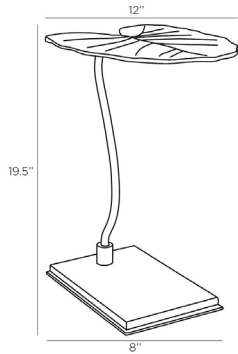

ARTERIOS

TENDRIL ACCENT TABLE

CELERIE KEMBLE

DC2024

H: 19.5 IN, W: 12 IN, D: 16 IN

Antique Brass

Contract Recommendations: Not for use on carpets or rugs

Adding a lacquer coating provides additional protection

The small, aluminum leaf shaped drinks table in antique brass curves upward from its white marble base and blackened iron stem to tuck easily under the skirt of a sofa or chair. Marble will vary.

APPEARANCE

Material	Aluminum, Brass, Iron, Marble
Finish	Antique Brass, Blackened Iron, White
Finish Will Vary	true
Top Coat/Sealant	true

DIMENSIONS

Foot Print	W: 8 IN, D: 12.5 IN
Table Top	H: 0.5 IN, W: 12 IN, D: 16 IN
Clearance	19"