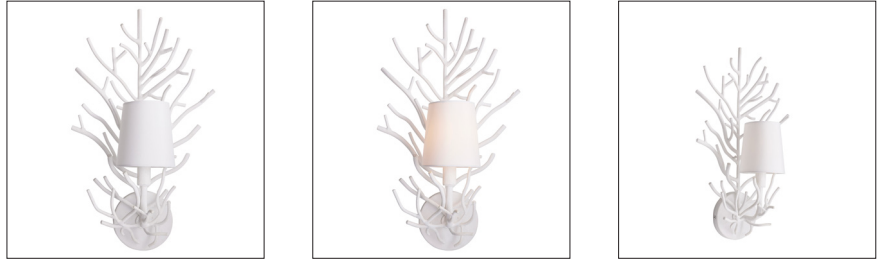

ARTERIO RS

CORAL TWIG SCONCE

CELERIE KEMBLE

DC42014-189
 H: 20 IN, W: 12 IN, D: 7.5 IN
 White Gesso
 Contract Suitable As Is

Branches of coral are sculpted from metal and given a white gesso finish. Topped with an off-white microfiber shade. Damp-rated, although limited covered outdoor areas may affect finish. Finish will vary.

APPEARANCE

Material Iron, Microfiber
 Finish Off-White, White Gesso
 Finish Will Vary true
 Top Coat/Sealant true

DIMENSIONS

Center Of Mount From Btm 2.5 IN
 Shade Top: 3.50 IN, Dia: 4.50 IN, Side: 5 IN
 Backplate Dia: 5.00 IN, D: 1 IN