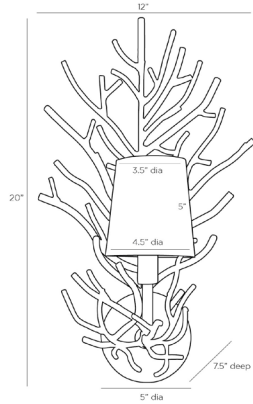

ARTERIO RS

CORAL TWIG SCONCE

CELERIE KEMBLE

DC42014-189
 H: 20 IN, W: 12 IN, D: 7.5 IN
 White Gesso
 Contract Suitable As Is

Branches of coral are sculpted from metal and given a white gesso finish. Topped with an off-white microfiber shade. Damp-rated, although limited covered outdoor areas may affect finish. Finish will vary.

APPEARANCE

Material Iron, Microfiber
 Finish Off-White, White Gesso
 Finish Will Vary true
 Top Coat/Sealant true

DIMENSIONS

Center Of Mount From Btm 2.5 IN
 Shade Top: 3.50 IN, Dia: 4.50 IN, Side: 5 IN
 Backplate Dia: 5.00 IN, D: 1 IN

WIRING

Rating Damp
 Cord 1 FT, Clear/Silver, SVT
 Socket 1, Type B - E12
 Maximum Watt 40
 Voltage 110-120 V

CERTIFICATIONS

Certifications Mexico
 United States, Canada

COMPLIANCY

UL/ETL Yes
 RoHS true

SHIPPING

Product Weight 5 LBS
 Gross Weight 1 6 LBS
 Gross Weight 2 1.5 LBS
 Shipping Box 1 H: 28 IN, L: 28 IN, W: 16 IN
 Shipping Box 2 H: 7 IN, L: 6.5 IN, W: 6.5 IN

ADDITIONAL INFO

Hanging Orientation Vertical Only