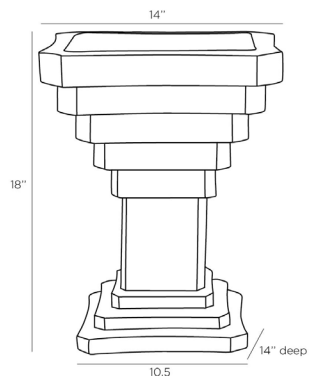

ARTERIOS

CANTILEVER LARGE PLANTER

CELERIE KEMBLE

DC5000
H: 18 IN, W: 14 IN, D: 14 IN
Travertine
Contract Suitable As Is

A softly stepped planter in travertine-toned concrete is elevated with a pedestal shape to boost your decor. Pair with its smaller version for a stately look. Finish will vary.

APPEARANCE

Material	Concrete
Finish	Travertine
Finish Will Vary	true
Top Coat/Sealant	false

DIMENSIONS

Foot Print	W: 10.5 IN, D: 10.5 IN
Opening	W: 11, D: 11

SHIPPING

Product Weight	31 LBS
Gross Weight 1	35.27 LBS
Shipping Box 1	H: 16 IN, L: 16 IN, W: 20 IN