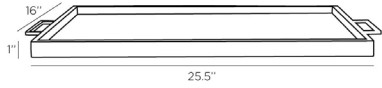

ARTERIOS

CARIBE TRAY

CELERIE KEMBLE

DC5005
H: 1 IN, W: 25.5 IN, D: 16 IN
Natural
Contract Suitable As Is

This intricately designed natural rattan tray will be a great addition to any table top. Warm toned rattan patterning and antique brass accent handles give a stately look. Finish will vary.

APPEARANCE

Material	Brass, Rattan
Finish	Antique Brass, Natural
Finish Will Vary	true
Top Coat/Sealant	false

SHIPPING

Product Weight	8 LBS
Gross Weight 1	9 LBS
Shipping Box 1	H: 25 IN, L: 16 IN, W: 1 IN

CONTRACT