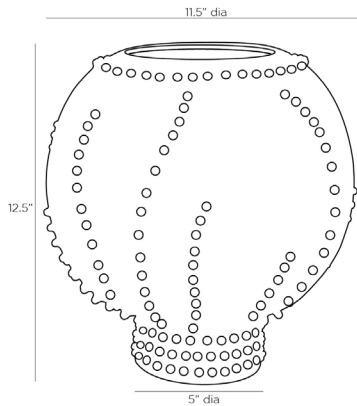

# ARTERIO RS

## SPITZY LARGE VASE

CELERIE KEMBLE

DC7009  
H: 12.5 IN, Dia: 11.50 IN  
Celadon  
Contract Suitable As Is

A ceramic vase in a celadon finish, cascading in dotted tendrils for a unique design. Pair with its smaller version for an awe-inspiring look. Finish will vary.

### DIMENSIONS

Foot Print	Dia: 5.00 IN
Opening	Dia: 5.00