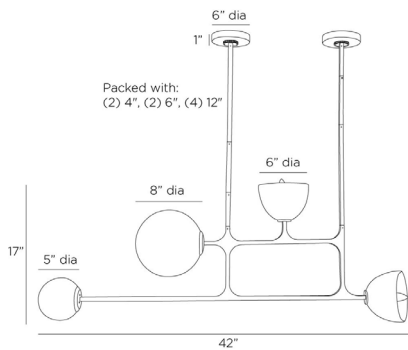

ARTERIOS

DILLON LINEAR CHANDELIER

DRC08
H: 27 IN, W: 8 IN, D: 42 IN
English Bronze
Contract Suitable As Is

Smoke glass globes and shades make a playful mix on a sculptural chandelier. Two globes and two shades are elegantly displayed on an L-shaped support of chattered English bronze iron. Interlocking into an artistic form, this linear style was designed to illuminate longer surfaces. Finish will vary.

APPEARANCE

| | |
|------------------|-------------|
| Material | Glass, Iron |
| Material Type | Chattered |
| Finish | Smoke |
| Finish Will Vary | true |
| Top Coat/Sealant | true |

DIMENSIONS

| | |
|------------------------|-----------------------------|
| Chandelier | 13.5 |
| Minimum Hanging Height | H: 17 IN, W: 8 IN, D: 42 IN |
| Maximum Hanging Height | 50 IN |
| Canopy | H: 1 IN, Dia: 6.00 IN |

WIRING

| | |
|---------------------|--------------------------|
| Rating | Damp |
| Suggested Bulb Type | T6 |
| Cord | 10 FT, Clear/Silver, SVT |
| Socket | 4, Type B - E12 |
| Photographed Bulb | Small Clear Tubular Bulb |
| Maximum Watt | 60 |
| Voltage | 110-120 V |

COMPLIANCY

| | |
|------|-------|
| RoHS | false |
|------|-------|

SHIPPING

| | |
|----------------|--------------------------------|
| Product Weight | 14 LBS |
| Gross Weight 1 | 20.5 LBS |
| Shipping Box 1 | H: 12 IN, L: 41.5 IN, W: 28 IN |