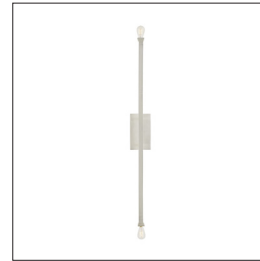

ARTERIOS

HUTU WALL LIGHT

WINDSOR SMITH

DS44010
H: 41.5 IN, W: 4.5 IN, D: 6 IN
White Bronze
Contract Suitable As Is

Consisting of a single hand-forged stem and dual Edison-style candelabra bulbs, our two-light sconce, finished in white bronze, is a truly minimalist expression of traditional ironwork. Use it in pairs for classical symmetry, or in numbers to line a foyer or hallway.

APPEARANCE

Material Brass
Finish White Bronze
Finish Will Vary true
Top Coat/Sealant true

DIMENSIONS

Backplate H: 8 IN, W: 4.5 IN

WIRING

Rating Indoor Only
Certification Note CANNOT BE REWIRED FOR INTL USE.
Suggested Bulb Type A15
Cord 1 FT, Clear/Silver, SVT
Socket 2, Type B - E12
Photographed Bulb Nostalgic Loop Bulb
Maximum Watt 60
Voltage 110-120 V