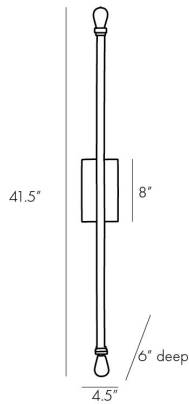

ARTERIOS

HUTU WALL LIGHT

WINDSOR SMITH

DS44010
H: 41.5 IN, W: 4.5 IN, D: 6 IN
White Bronze
Contract Suitable As Is

Consisting of a single hand-forged stem and dual Edison-style candelabra bulbs, our two-light sconce, finished in white bronze, is a truly minimalist expression of traditional ironwork. Use it in pairs for classical symmetry, or in numbers to line a foyer or hallway.

APPEARANCE

Material Brass
Finish White Bronze
Finish Will Vary true
Top Coat/Sealant true

DIMENSIONS

Backplate H: 8 IN, W: 4.5 IN

WIRING

Rating Indoor Only
Certification Note CANNOT BE REWIRED FOR INTL USE.
Suggested Bulb Type A15
Cord 1 FT, Clear/Silver, SVT
Socket 2, Type B - E12
Photographed Bulb Nostalgic Loop Bulb
Maximum Watt 60
Voltage 110-120 V