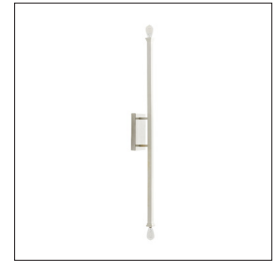

ARTERIOS

HUTU WALL LIGHT

WINDSOR SMITH

DS44010
H: 41.5 IN, W: 4.5 IN, D: 6 IN
White Bronze
Contract Suitable As Is

Consisting of a single hand-forged stem and dual Edison-style candelabra bulbs, our two-light sconce, finished in white bronze, is a truly minimalist expression of traditional ironwork. Use it in pairs for classical symmetry, or in numbers to line a foyer or hallway.

APPEARANCE

Material Brass
Finish White Bronze
Finish Will Vary true
Top Coat/Sealant true

DIMENSIONS

Backplate H: 8 IN, W: 4.5 IN

WIRING

Rating Indoor Only
Certification Note CANNOT BE REWIRED FOR INTL USE.
Suggested Bulb Type A15
Cord 1 FT, Clear/Silver, SVT
Socket 2, Type B - E12
Photographed Bulb Nostalgic Loop Bulb
Maximum Watt 60
Voltage 110-120 V