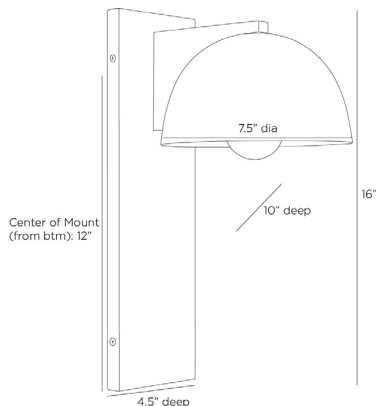

ENNIS OUTDOOR SCONCE

DWC40
H: 16 IN, W: 7.5 IN, D: 10 IN
Aged Iron
Contract Suitable As Is

The half-circles and rectangles of rudimentary geometry inform a modern sconce. Aged iron-plated steel gives it an industrial edge, with a contrast white lacquer adorning the interior of the dome shade. A protective coating helps withstand the elements. Dark sky compliant and “turtle safe” when used with a compatible, amber-colored long-wavelength LED bulb. Finish will vary.

APPEARANCE

Material Iron
Top Coat/Sealant true

DIMENSIONS

Center Of Mount From Btm 12 IN
Backplate H: 16 IN, W: 4.5 IN, D: 1 IN

WIRING

Rating Outdoor
Suggested Bulb Type G16.5
Cord 0.5 FT, Black/White, SVT
Socket 1, Type A - E26
Photographed Bulb 2" Frosted Globe Bulb
Maximum Watt 60
Voltage 110-120 V

COMPLIANCY

RoHS true

SHIPPING

Product Weight 3.4 LBS
Gross Weight 5 LBS
Shipping Box 1 H: 12.8 IN, L: 10 IN, W: 18.5 IN

ADDITIONAL INFO

Hanging Orientation Horizontal and Vertical

CONTRACT

Contract Suitable true