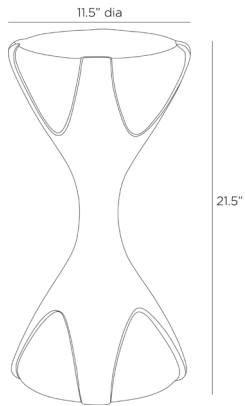

DEWEY OUTDOOR DRINK TABLE

FAS08
H: 21.5 IN, Dia: 11.50 IN
Ivory
Contract Suitable As Is

Traditional clawfoot motifs are updated in an ivory outdoor drink table. Crafted of concrete composite in an hourglass silhouette, this sturdy style mixes smooth and textural surfaces with claw-like cutout details at the base.

APPEARANCE

Material Concrete Composite
Top Coat/Sealant false

DIMENSIONS

Foot Print Dia: 11.50 IN

SHIPPING

Product Weight 28.2 LBS
Gross Weight 1 26.46 LBS
Shipping Box 1 H: 26.57 IN, L: 16.53 IN, W: 16.53 IN

ADDITIONAL INFO

Leg Or Foot Application Non-Adjustable Rubber Pad
Swatch Number ICCSW

CONTRACT

Contract Suitable true