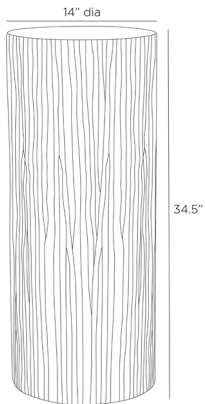

DAVOS OUTDOOR PEDESTAL

FAS11
H: 34.5 IN, Dia: 14.00 IN
Black
Contract Suitable As Is

A generous pedestal of black volcanic rock composite possesses an organic simplicity. A chic way to display a durable sculpture or plant, it is carved at the sides in a bark-like flowing texture to draw the eye.

APPEARANCE

Material	Volcanic Rock
Material Type	Composite
Top Coat/Sealant	false

DIMENSIONS

Foot Print	Dia: 14.00 IN
------------	---------------

SHIPPING

Shipping Requirements	TruckShip
Product Weight	38.2 LBS
Gross Weight 1	44.31 LBS
Shipping Box 1	H: 37 IN, L: 17 IN, W: 17 IN