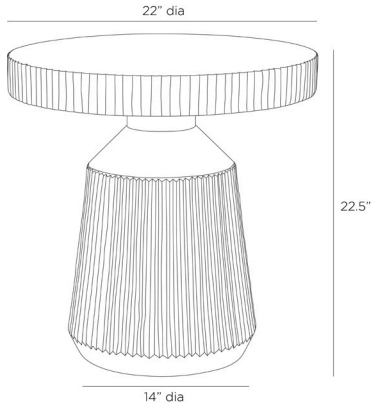

## BOYDEN OUTDOOR END TABLE

FES08  
H: 22.5 IN, Dia: 22.00 IN  
Black  
Contract Suitable As Is

Our black volcanic rock composite table balances a smooth round top with fluted accents at the edges and base, lending an industrial, gear-inspired effect to the monolithic form.

### DIMENSIONS

Foot Print	Dia: 14.00 IN
Table Top	H: 3 IN, Dia: 22.00 IN
Clearance	19.5"
Diagonal Dimension	31.5 IN