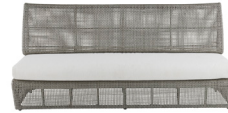

DUPONT OUTDOOR SOFA

FFS02  
H: 33.5 IN, W: 72.5 IN, D: 30 IN  
Pearl Outdoor Performance Bouclé  
Contract Suitable As Is

The relaxed assemblage of '70s-style "puzzle piece" seating is revamped in our lounge-ready outdoor sofa. Composed of sturdy synthetic rattan in a weathered gray plain weave, each woven frame is accented with our Pearl Outdoor Performance Bouclé cushion. Notch detail where the cushion meets the back. Pair with the Dupont chairs, or style on its own.

APPEARANCE

Material Bouclé, Rattan  
Material Type Outdoor Performance, Synthetic  
Finish Weathered Gray  
Top Coat/Sealant false  
Textile Contract Suitability High Traffic/Public Spaces

DIMENSIONS

Foot Print W: 72 IN, D: 24 IN  
Seat W: 72 IN, D: 21 IN  
Seat Height 16.5 IN  
Seat W: 72 IN, D: 21 IN  
Diagonal Dimension 43 IN  
Seat Cushion Thickness 5 IN