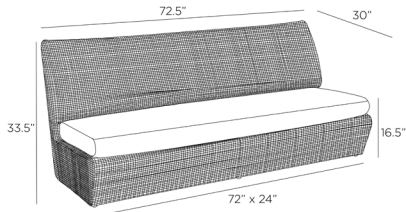

DUPONT OUTDOOR SOFA

FFS02  
H: 33.5 IN, W: 72.5 IN, D: 30 IN  
Pearl Outdoor Performance Bouclé  
Contract Suitable As Is

The relaxed assemblage of '70s-style "puzzle piece" seating is revamped in our lounge-ready outdoor sofa. Composed of sturdy synthetic rattan in a weathered gray plain weave, each woven frame is accented with our Pearl Outdoor Performance Bouclé cushion. Notch detail where the cushion meets the back. Pair with the Dupont chairs, or style on its own.

APPEARANCE

Material Bouclé, Rattan  
Material Type Outdoor Performance, Synthetic  
Finish Weathered Gray  
Top Coat/Sealant false  
Textile Contract Suitability High Traffic/Public Spaces

DIMENSIONS

Foot Print W: 72 IN, D: 24 IN  
Seat W: 72 IN, D: 21 IN  
Seat Height 16.5 IN  
Seat W: 72 IN, D: 21 IN  
Diagonal Dimension 43 IN  
Seat Cushion Thickness 5 IN