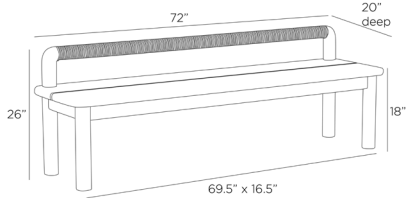

ESCAPE OUTDOOR BENCH

FHS05
H: 26 IN, W: 72 IN, D: 20 IN
Weathered Teak
Contract Suitable As Is

Designed with a chunky teak wood frame in a soothing weathered finish, this go-anywhere bench is a welcomed addition to any garden or outdoor dining area. The organic weave of the pebble synthetic rope accent adds texture to a substantial dowel back. Finish will vary.

APPEARANCE

Material	Rope, Wood
Material Type	Grade A Teak, Synthetic
Finish	Pebble
Finish Will Vary	true
Top Coat/Sealant	false

DIMENSIONS

Foot Print	3.50
Foot Print	W: 69.5 IN, D: 16.5 IN
Leg	H: 16.5 IN, Dia: 3.50
Seat Back	H: 8.5, W: 69.5
Seat	W: 72 IN, D: 15.5 IN
Seat Height	18 IN
Seat	W: 72 IN, D: 15.5 IN
Clearance	13.5"
Diagonal Dimension	33 IN

SHIPPING

Shipping Requirements	TruckShip
Product Weight	74 LBS
Gross Weight 1	102.07 LBS
Shipping Box 1	H: 75.2 IN, L: 23.23 IN, W: 28.35 IN

ADDITIONAL INFO

Leg Or Foot Application	Non-Adjustable Nylon Glides
Swatch Number	WTWSW, PPSWSW, PPSBSW